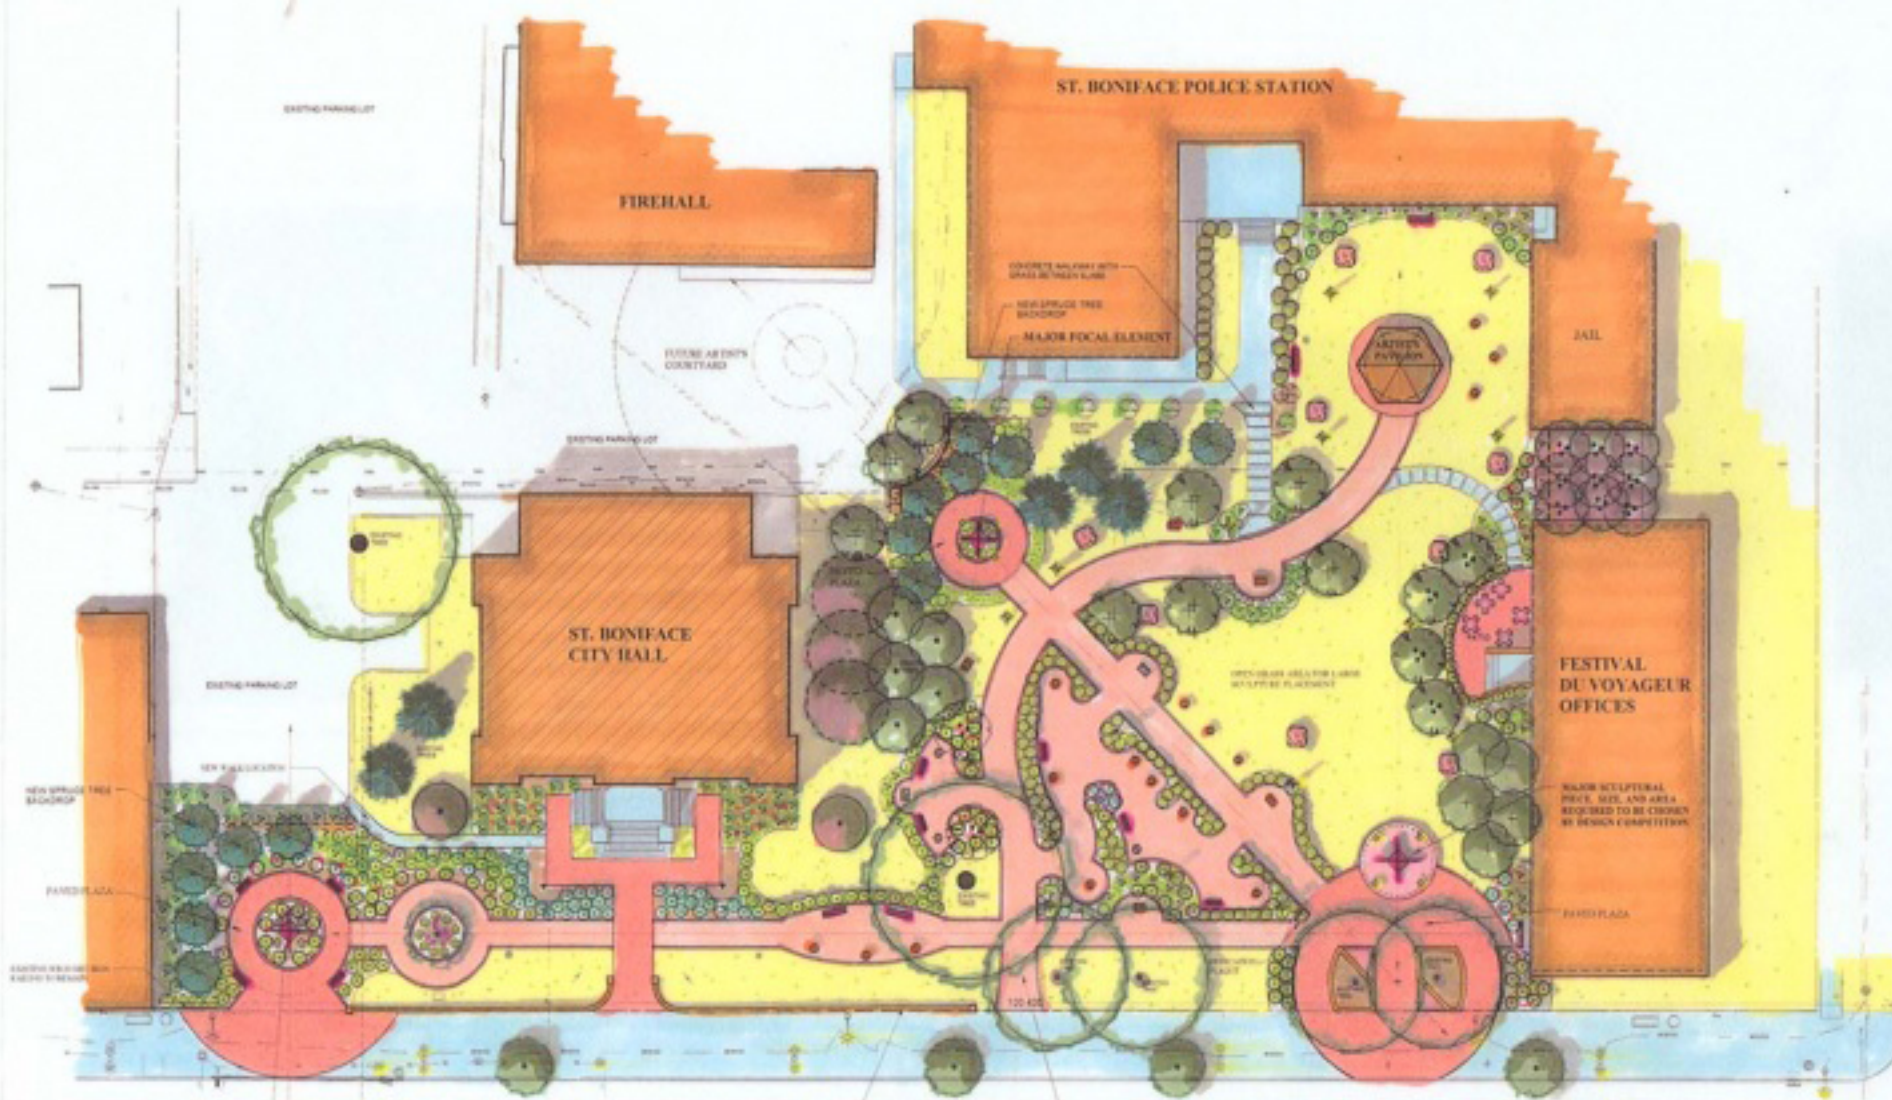

METRIC

**DRAWING SYMBOL LEGEND:**

- LARGE SCULPTURE, APPROX. 7 x 7 x 7 M (TOTAL - APPROX. 7)
- MEDIUM SCULPTURE, APPROX. 7 x 7 x 7 M (TOTAL - APPROX. 7)
- SMALL SCULPTURE, APPROX. 2 x 2 x 7 M (TOTAL - APPROX. 7)
- MAJOR FOCAL POINT
- MAJOR SCULPTURAL ELEMENT
- LIGHT
- BENCH

RUE LANGREVIN

**PROPOSED SITE PLAN**  
Scale: 1:200

PROJECT TITLE  
**Jardin de Sculptures**  
Maison des Artistes  
BOULEVARD PROVENCHER

**gpp**architecture

DRAWING TITLE  
**LAYOUT PLAN**  
VERSION "3"

**KEN RECH LANDSCAPE ARCHITECTS INC.**  
1400 Wellington Street West, Toronto, Ontario  
Tel: 416-462-8282 Fax: 416-462-8282

DATE: 1-2008  
PROJECT: 0808  
DRAWN BY: [Name]  
CHECKED BY: [Name]

**L3**